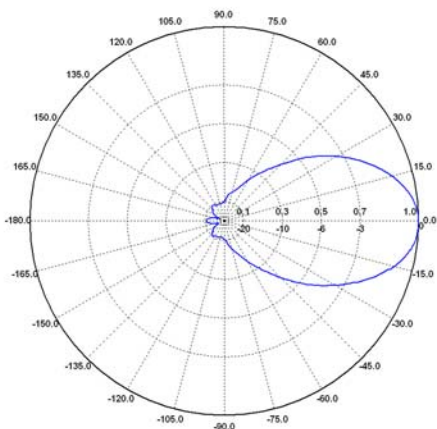

E-Ebene / E-Plane 1.5 GHz

E-Ebene / E-Plane 2 GHz