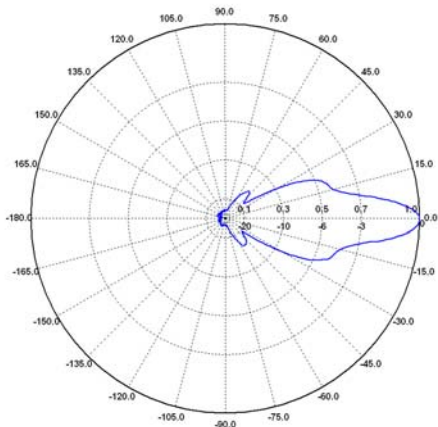

E-Ebene / E-Plane 6 GHz

E-Ebene / E-Plane 7 GHz