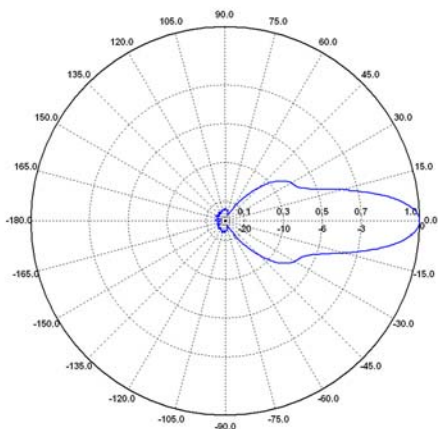

Doppelsteg-Breitband-Hornantenne Double Ridged Broadband Horn Antenna BBHA 9120 B 1 - 10 GHz

E-Ebene / E-Plane 3 GHz

H-Ebene / H-Plane 3 GHz

E-Ebene / E-Plane 4 GHz

H-Ebene / H-Plane 4 GHz

E-Ebene / E-Plane 5 GHz