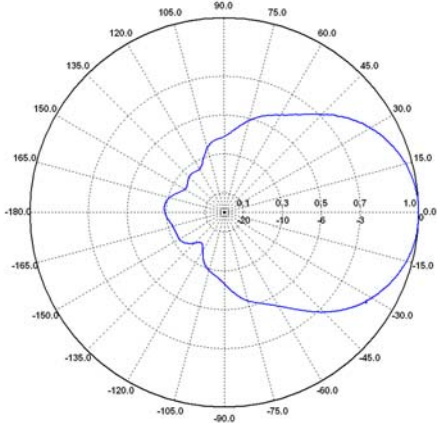

SCHWARZBECK MESS - ELEKTRONIK

An der Klinge 29 D-69250 Schönau Tel.: 06228/1001 Fax.: (49)6228/1003

Doppelsteg-Breitband-Hornantenne Double Ridged Broadband Horn Antenna BBHA 9120 B 1 - 10 GHz

E-Ebene / E-Plane 1 GHz