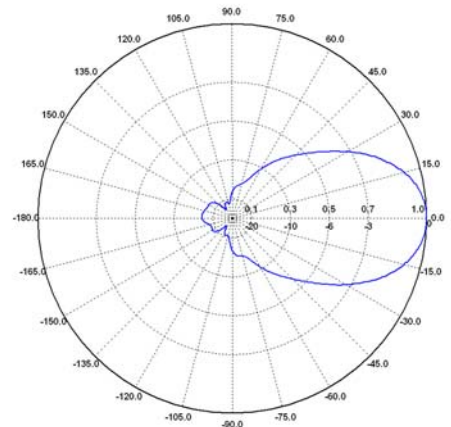

H-Ebene / H-Plane 1 GHz

H-Ebene / H-Plane 1.5 GHz