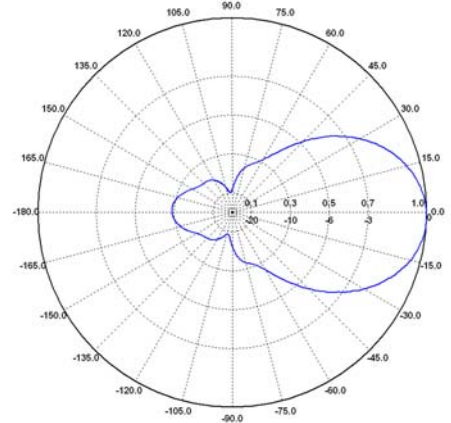

H-Ebene / H-Plane 1 GHz