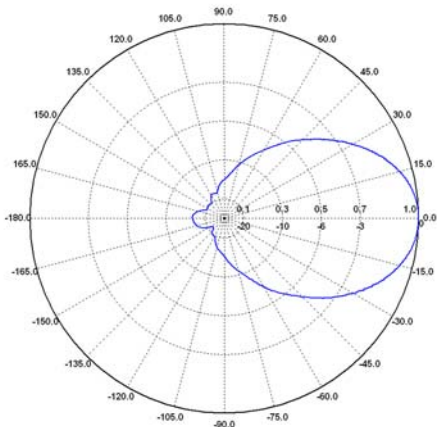

E-Ebene / E-Plane 1 GHz

E-Ebene / E-Plane 1.5 GHz