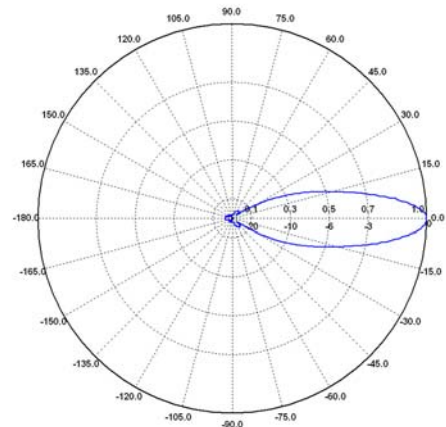

H-Ebene / H-Plane 6 GHz

H-Ebene / H-Plane 7 GHz