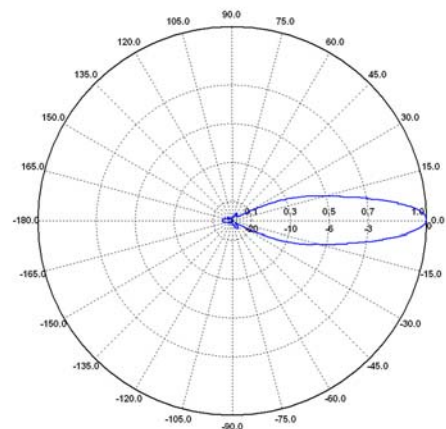

H-Ebene / H-Plane 7 GHz

H-Ebene / H-Plane 8 GHz