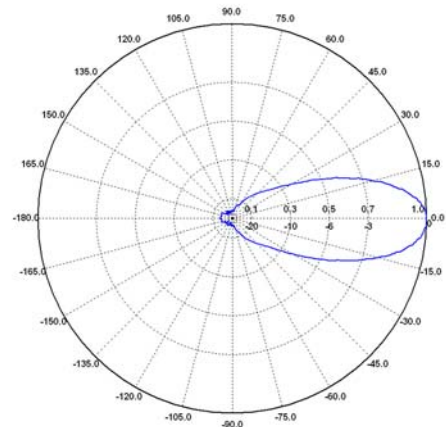

Doppelsteg-Breitband-Hornantenne Double Ridged Broadband Horn Antenna BBHA 9120 B 1 - 10 GHz

E-Ebene / E-Plane 3 GHz

H-Ebene / H-Plane 3 GHz

E-Ebene / E-Plane 4 GHz

H-Ebene / H-Plane 4 GHz

E-Ebene / E-Plane 5 GHz