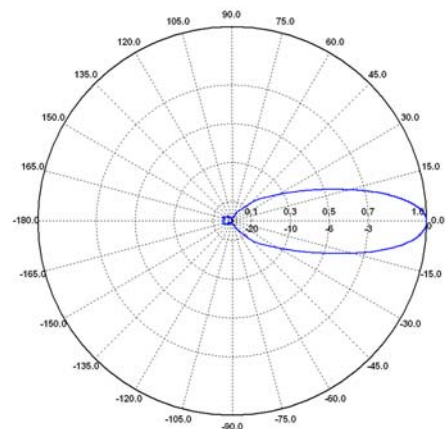

Doppelsteg-Breitband-Hornantenne Double Ridged Broadband Horn Antenna BBHA 9120 B 1 - 10 GHz

E-Ebene / E-Plane 3 GHz

H-Ebene / H-Plane 3 GHz

E-Ebene / E-Plane 4 GHz

H-Ebene / H-Plane 4 GHz

E-Ebene / E-Plane 5 GHz