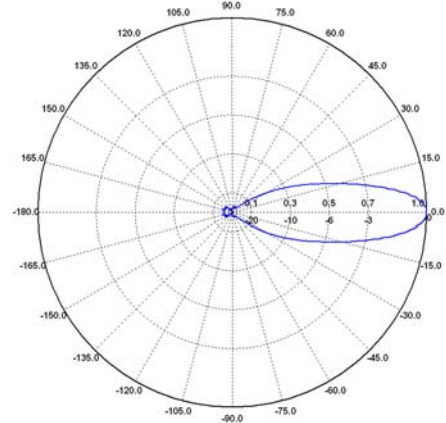

H-Ebene / H-Plane 5 GHz

H-Ebene / H-Plane 6 GHz