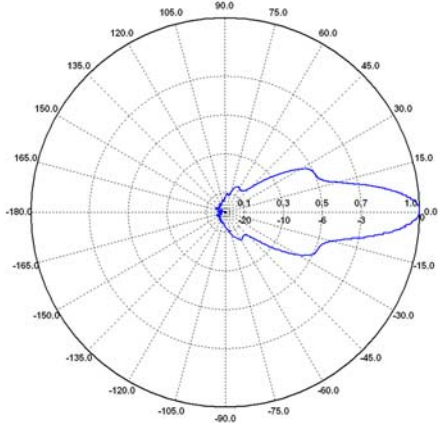

E-Ebene / E-Plane 5 GHz

SCHWARZBECK MESS - ELEKTRONIK

An der Klinge 29 D-69250 Schönau Tel.: 06228/1001 Fax.: (49)6228/1003

Doppelsteg-Breitband-Hornantenne Double Ridged Broadband Horn Antenna BBHA 9120 B 1 - 10 GHz

E-Ebene / E-Plane 6 GHz